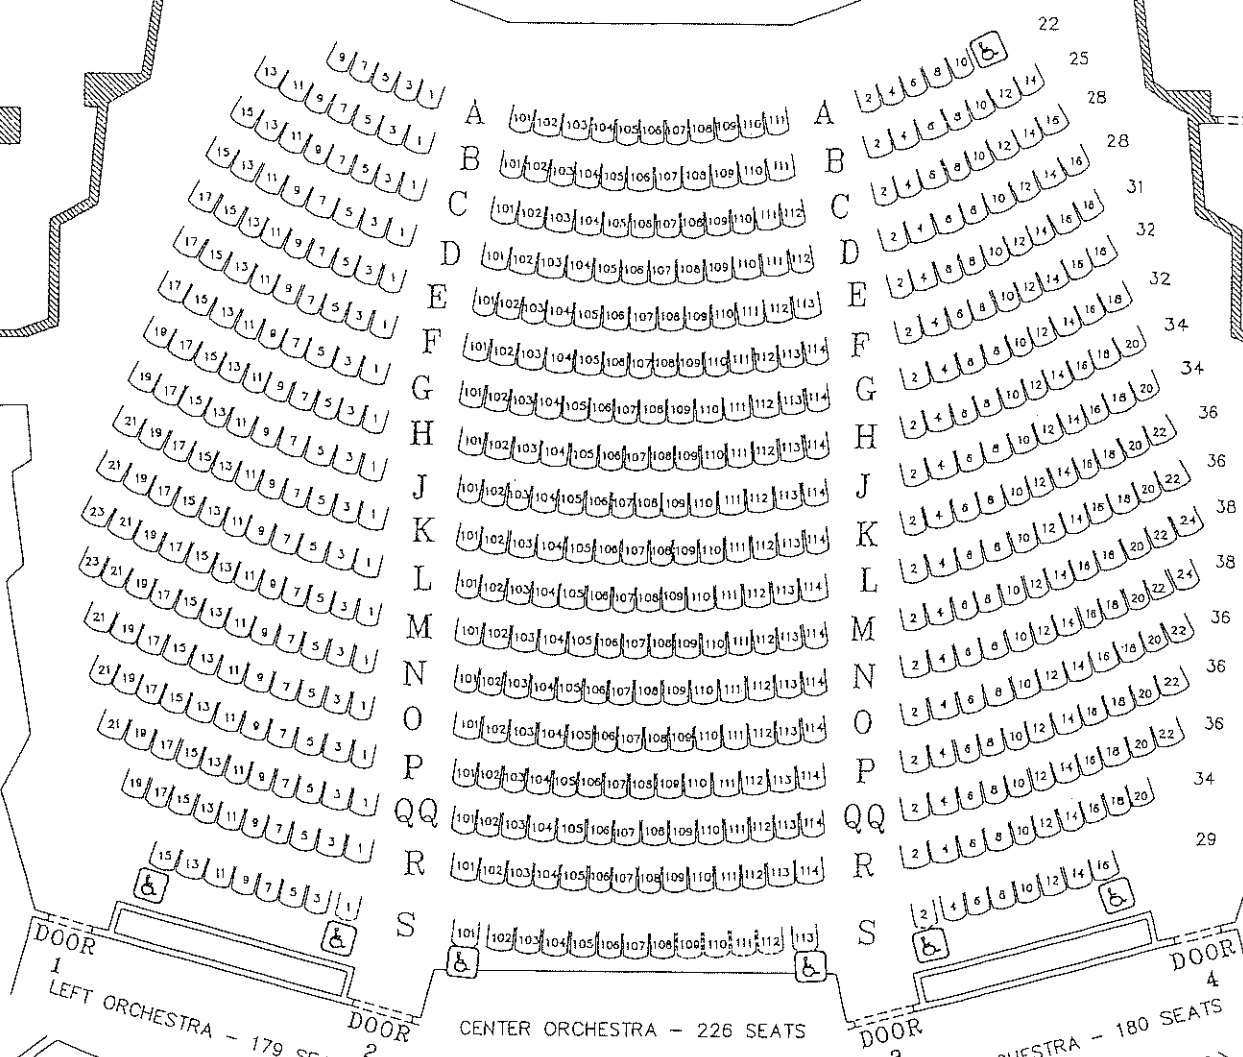

STAGE

DOOR 1
LEFT ORCHESTRA - 179 SEATS

DOOR 2
CENTER ORCHESTRA - 226 SEATS

DOOR 3
DOOR 4
RIGHT ORCHESTRA - 180 SEATS

MAIN FLOOR
585 SEATS (6 REMOVABLE)

BALCONY 170 SEATS

BALCONY BOXES - 13 SEATS EACH SIDE
UPPER BALCONY - 144 SEATS

FIRST ROW OF BALCONY OVERHANGS
MAIN FLOOR AT ROW P

IRVINE BARCLAY THEATRE CHENG HALL