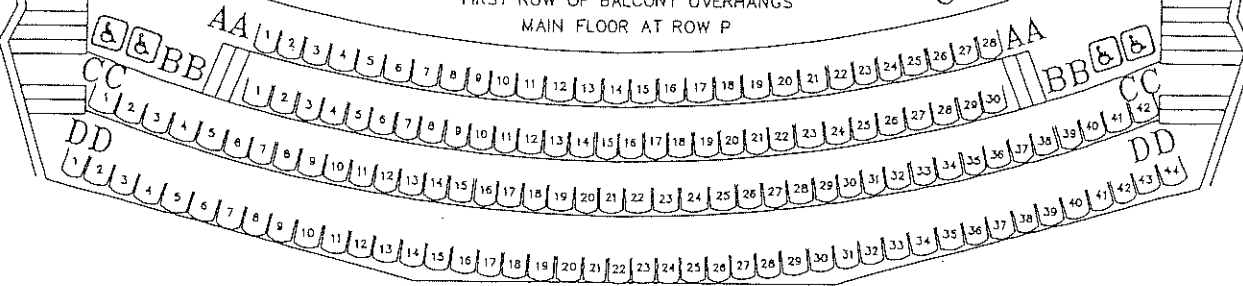

STAGE

DOOR 1
LEFT ORCHESTRA - 179 SEATS

DOOR 2
CENTER ORCHESTRA - 226 SEATS

DOOR 3
DOOR 4
RIGHT ORCHESTRA - 180 SEATS

MAIN FLOOR
585 SEATS (6 REMOVABLE)

BALCONY 170 SEATS

BALCONY BOXES - 13 SEATS EACH SIDE
UPPER BALCONY - 144 SEATS

FIRST ROW OF BALCONY OVERHANGS
MAIN FLOOR AT ROW P

IRVINE BARCLAY THEATRE CHENG HALL