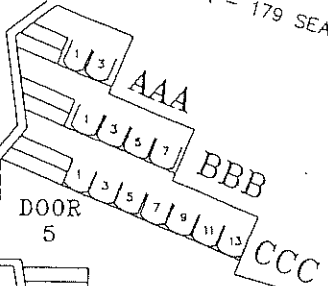

STAGE

DOOR 1
LEFT ORCHESTRA - 179 SEATS

DOOR 2
CENTER ORCHESTRA - 226 SEATS

DOOR 3
DOOR 4
RIGHT ORCHESTRA - 180 SEATS

MAIN FLOOR
585 SEATS (6 REMOVABLE)

BALCONY 170 SEATS

BALCONY BOXES - 13 SEATS EACH SIDE
UPPER BALCONY - 144 SEATS

FIRST ROW OF BALCONY OVERHANGS
MAIN FLOOR AT ROW P

IRVINE BARCLAY THEATRE CHENG HALL