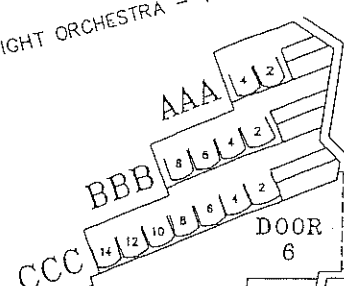

STAGE

DOOR 1
LEFT ORCHESTRA - 179 SEATS

DOOR 2
CENTER ORCHESTRA - 226 SEATS

DOOR 3
DOOR 4
RIGHT ORCHESTRA - 180 SEATS

MAIN FLOOR
585 SEATS (6 REMOVABLE)

BALCONY 170 SEATS

BALCONY BOXES - 13 SEATS EACH SIDE
UPPER BALCONY - 144 SEATS

FIRST ROW OF BALCONY OVERHANGS
MAIN FLOOR AT ROW P

IRVINE BARCLAY THEATRE CHENG HALL